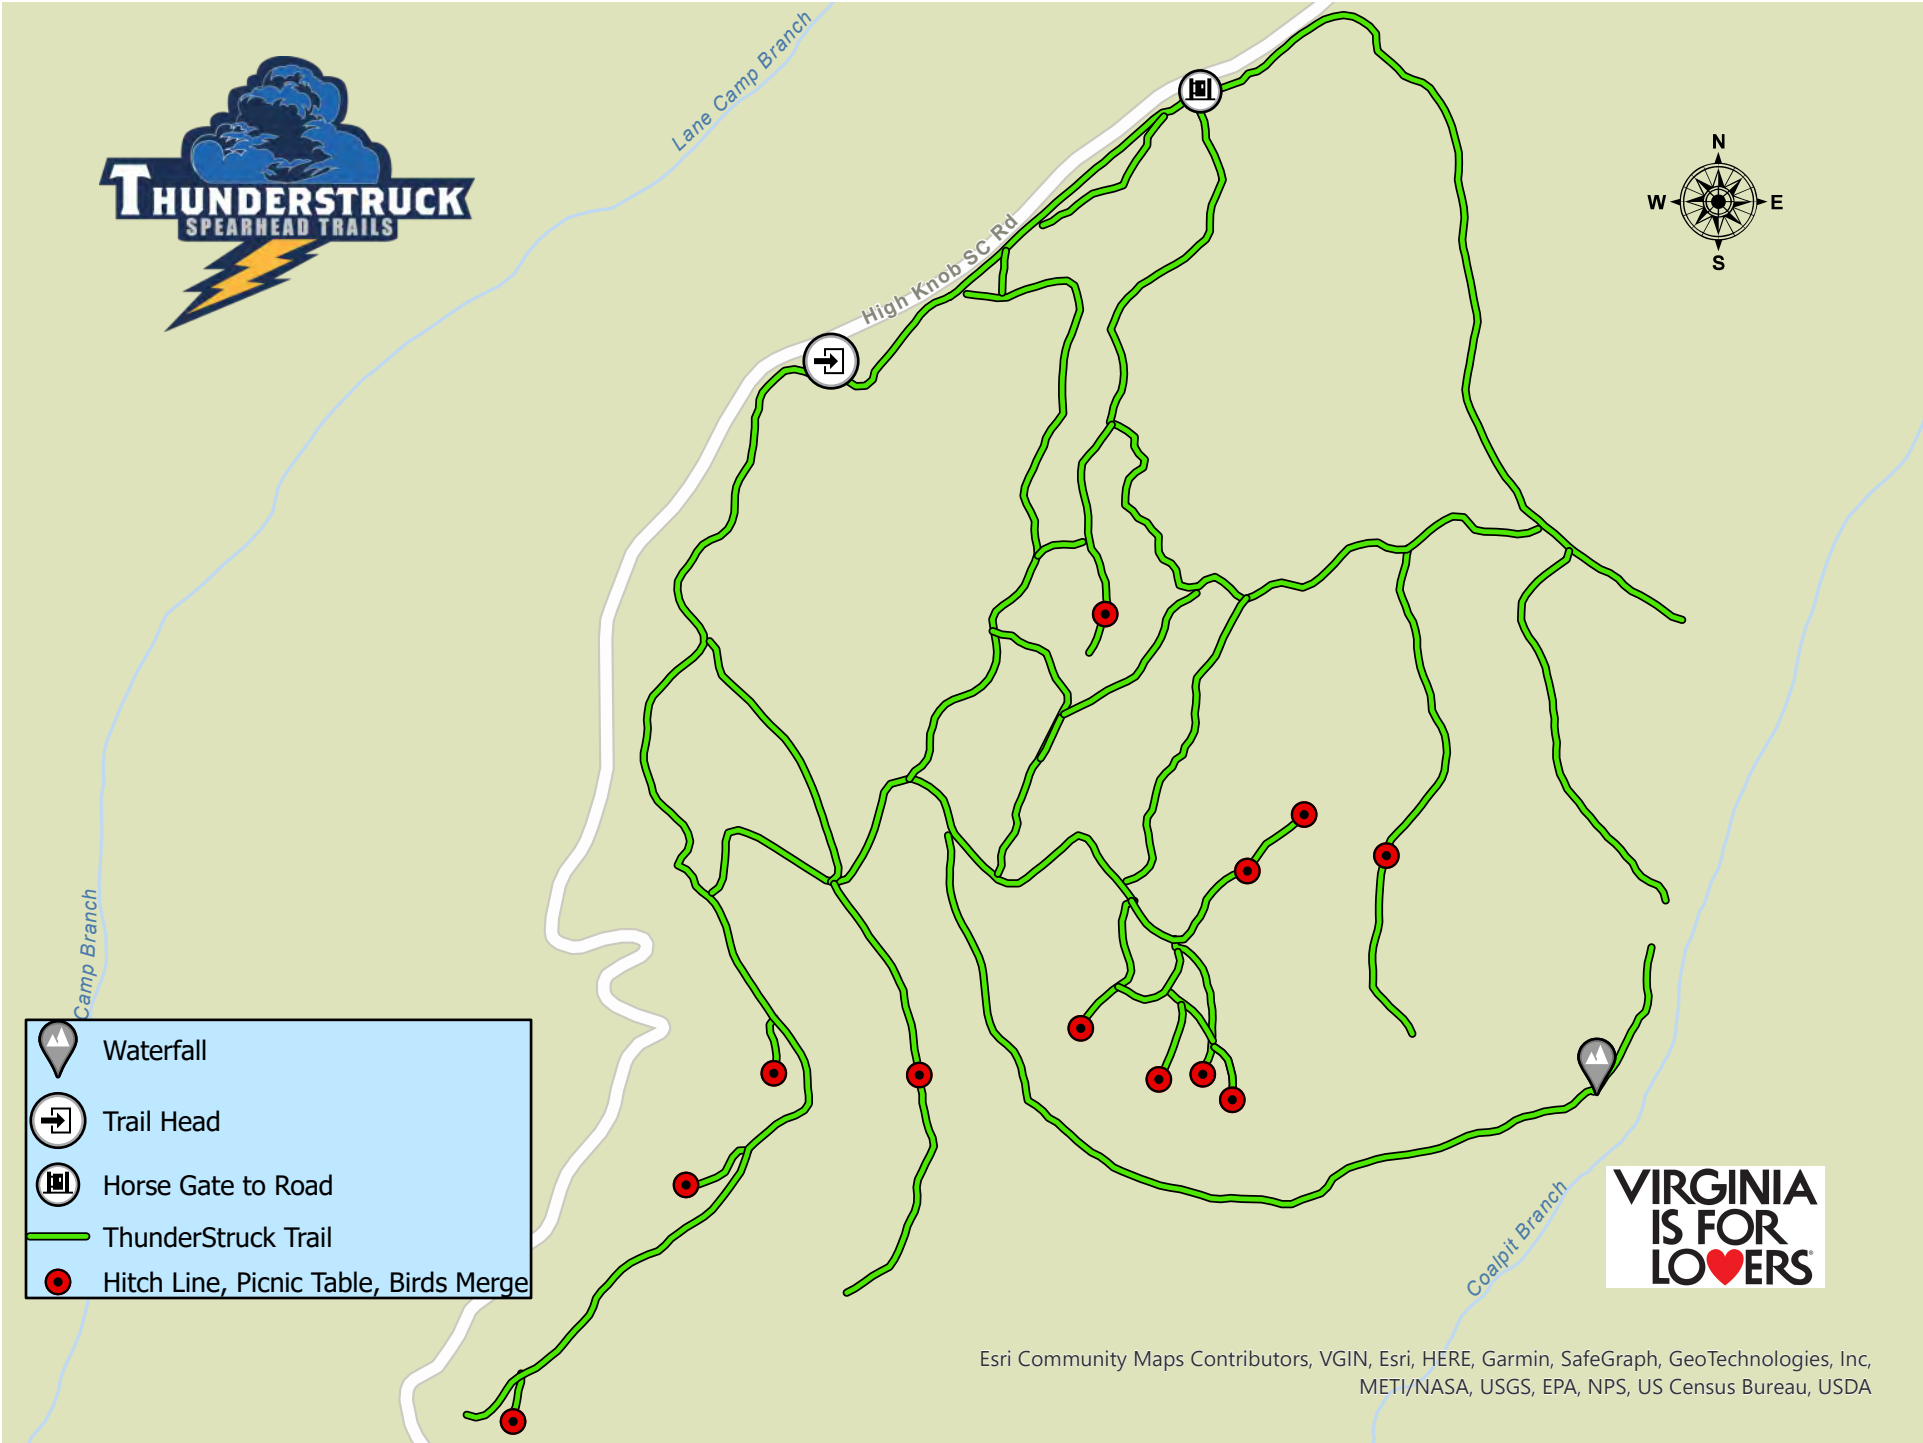

-  Waterfall
-  Trail Head
-  Horse Gate to Road
-  Thunderstruck Trail
-  Hitch Line, Picnic Table, Birds Merge

Esri Community Maps Contributors, VGIN, Esri, HERE, Garmin, SafeGraph, GeoTechnologies, Inc, METI/NASA, USGS, EPA, NPS, US Census Bureau, USDA