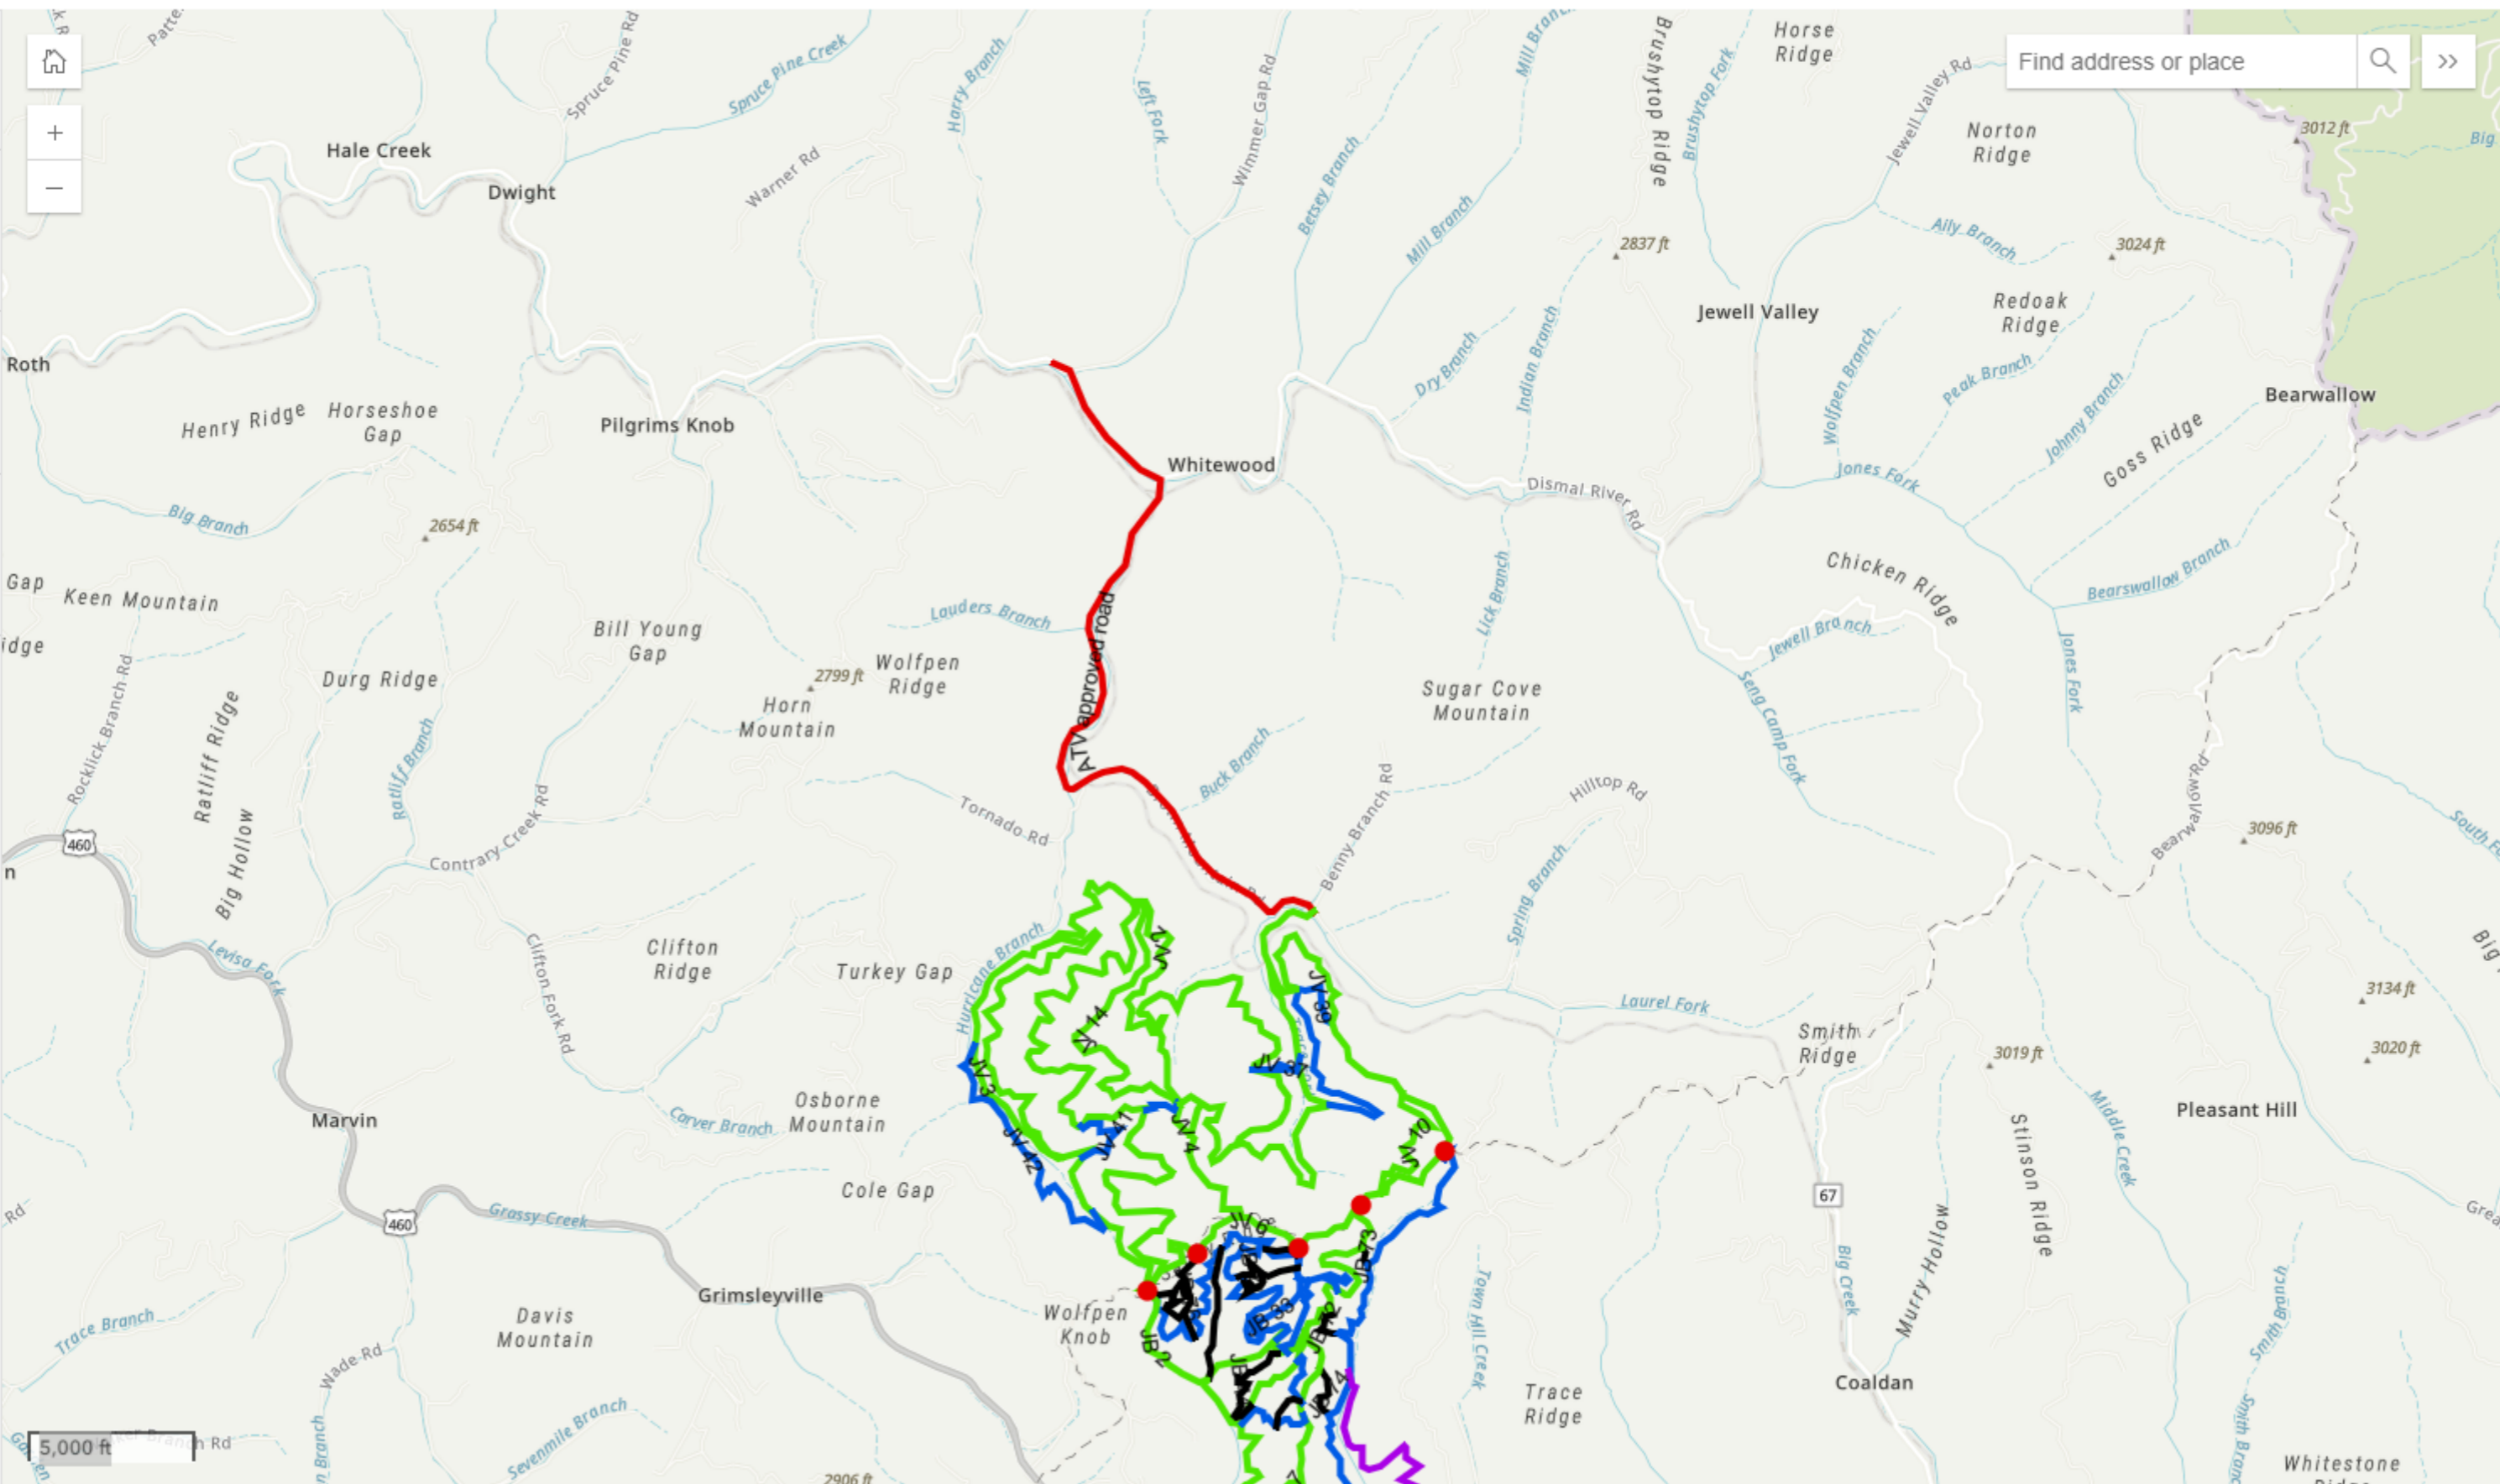

Coal Canyon at Jewel Valley / Jawbone Interchange

- Overlook
- Play Area
- Trail Head

Find address or place

5,000 ft