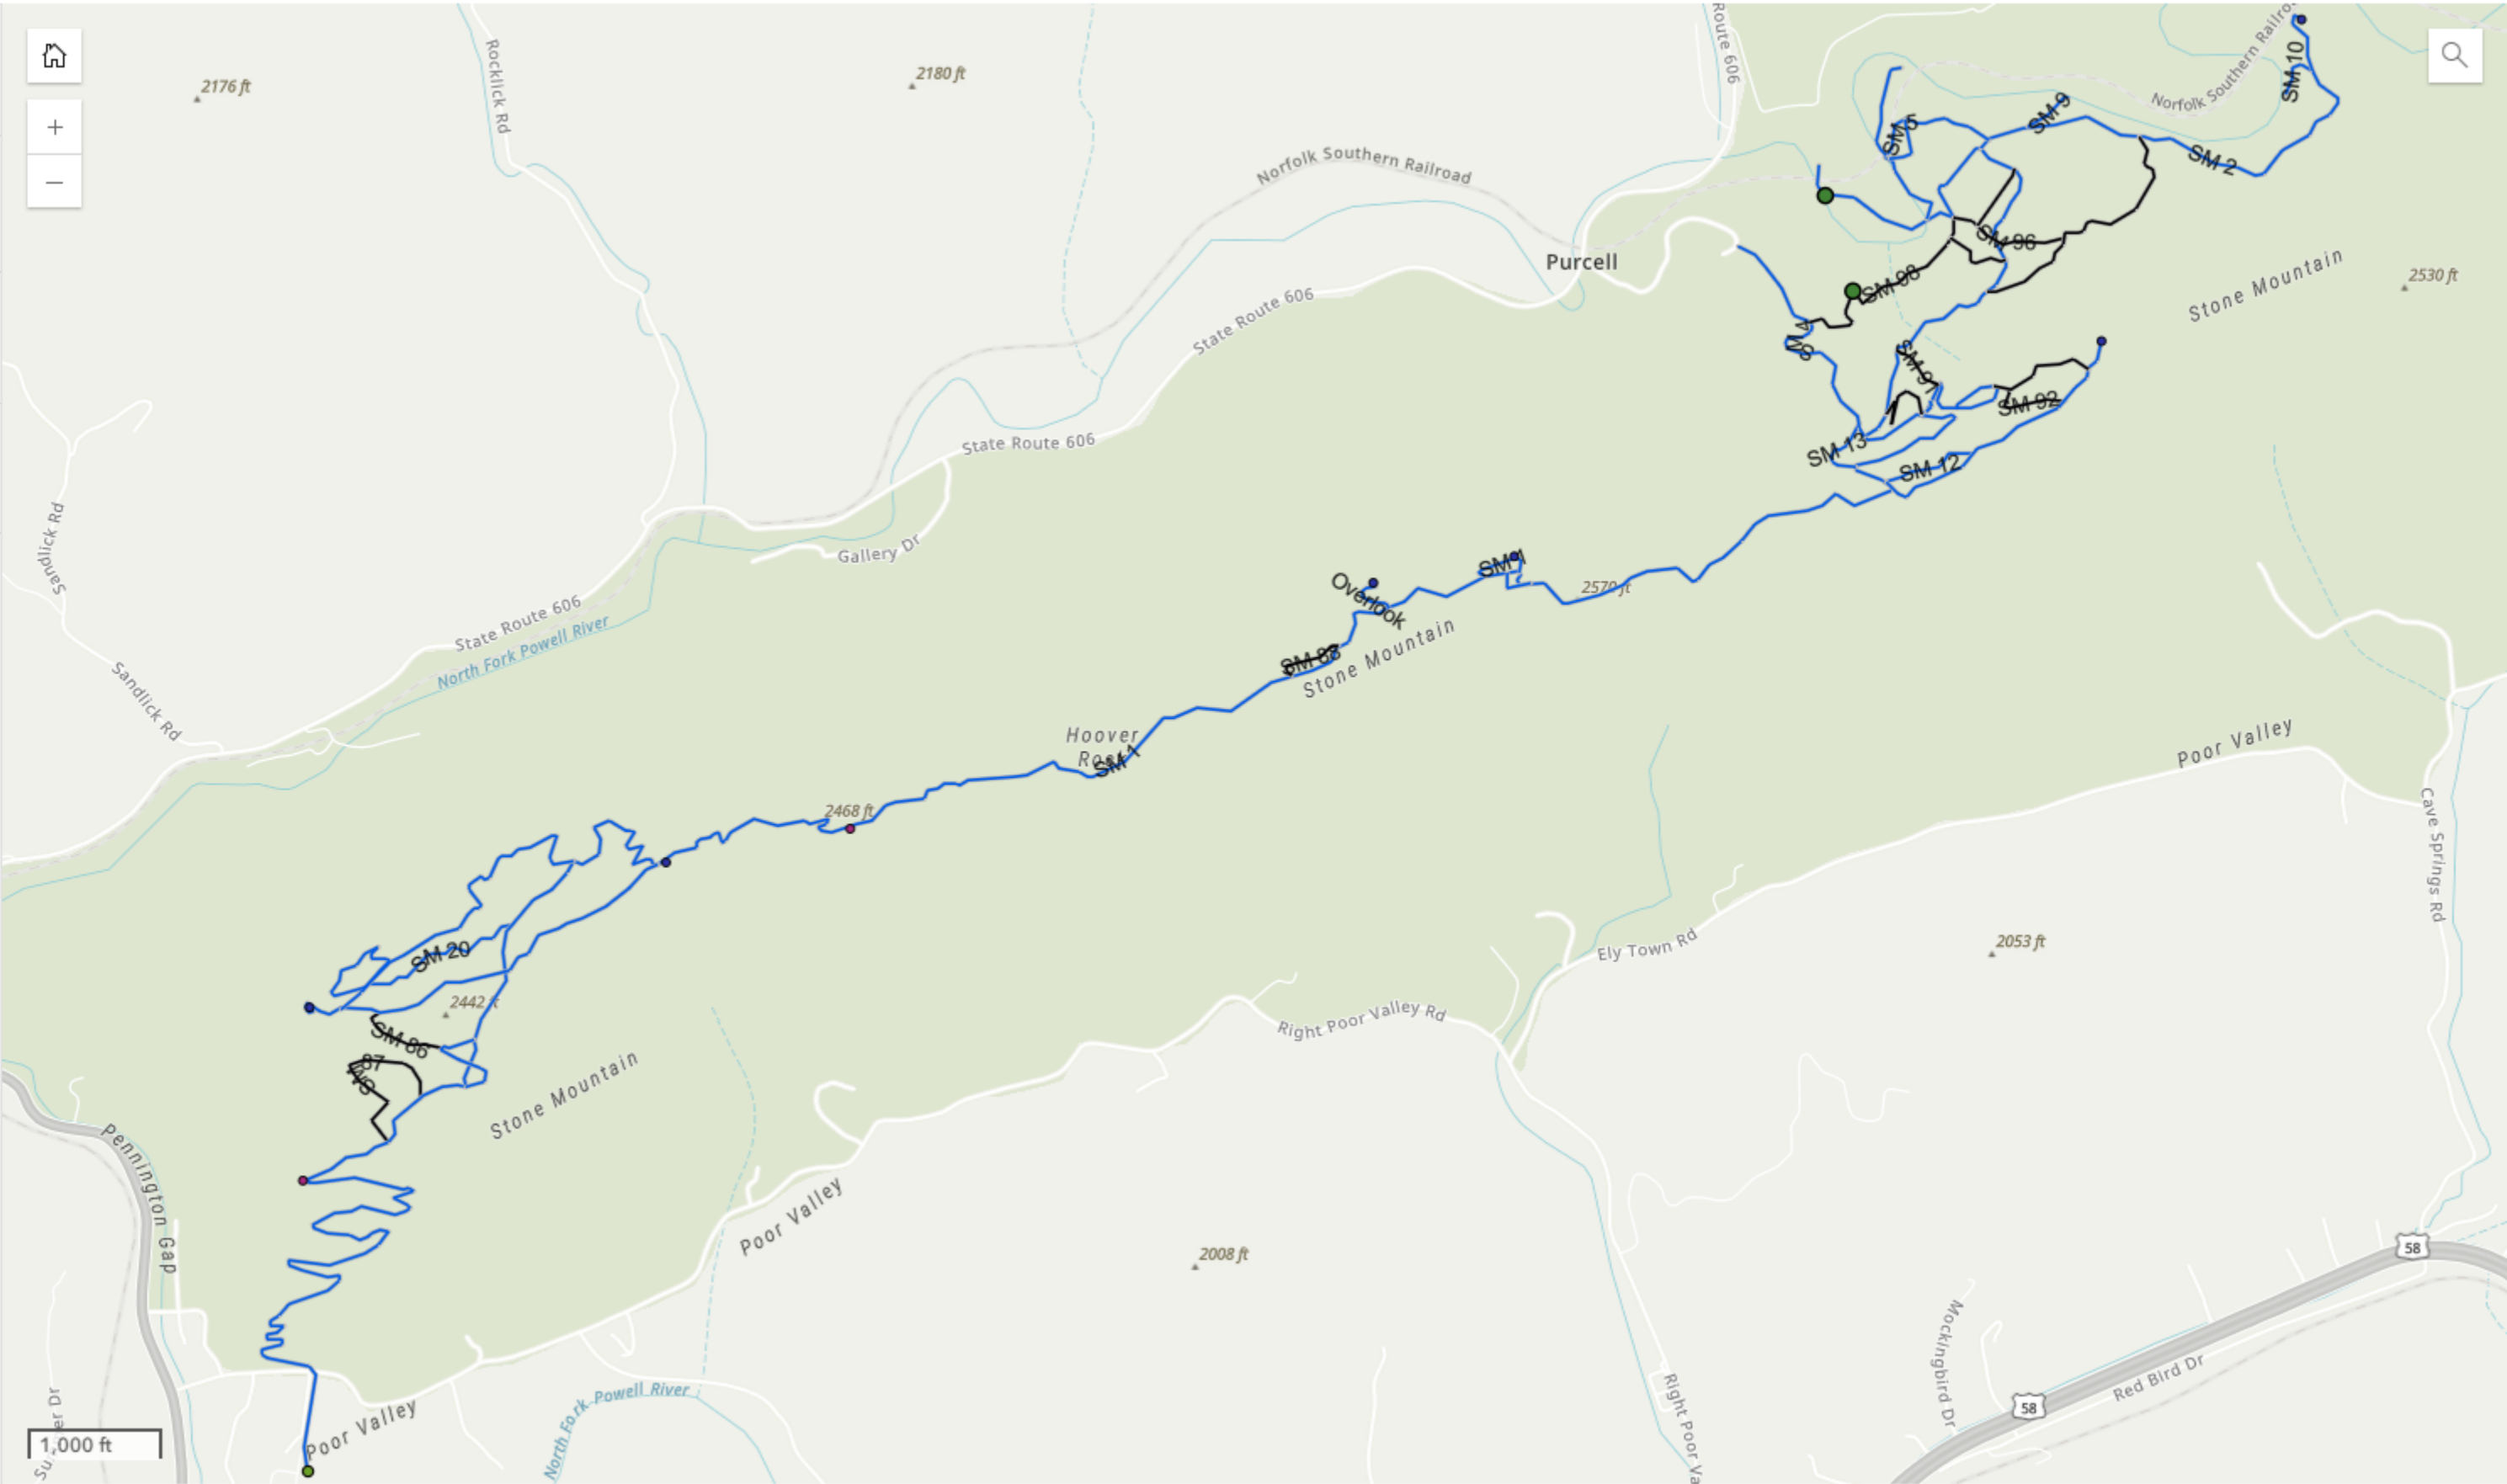

- Trail Head
- Cave
- Picnic Tables
- Overlook

**StoneMountainTrail**

Difficulty

- ATV Approved Road
- Beginner
- Closed
- Difficult
- Expert
- Proposed
- Unassigned
- Unimproved

1,000 ft